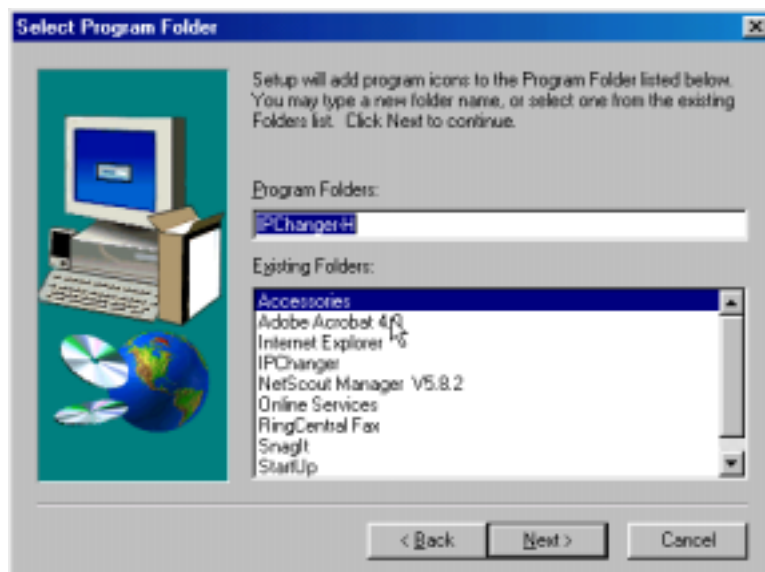

1. NetSwitch I, NetSwitch II-M NetSwitch II-R 2 IPChanger
Setup #1 ,
(Command) **A: \ Setup.exe** . Setup CD-Rom
Setup.exe .

2. <Welcome> [(N)>

3. , < > . IPChanger 가
IPChanger < >
[(R)...]
[(N)>]

4. < >
[(N)>]