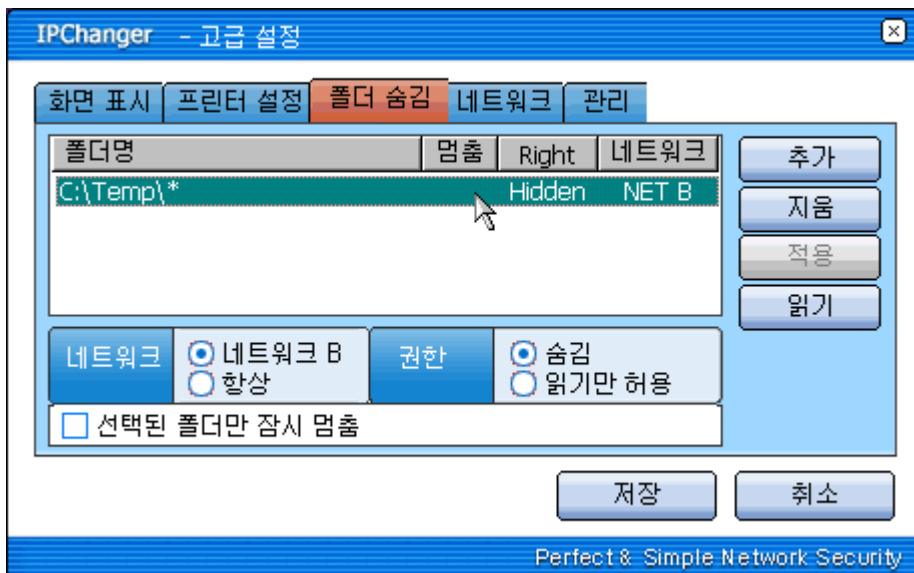

( )

[ ] [ ]

B : B
:
: Disable
: (Read Only)
Disable